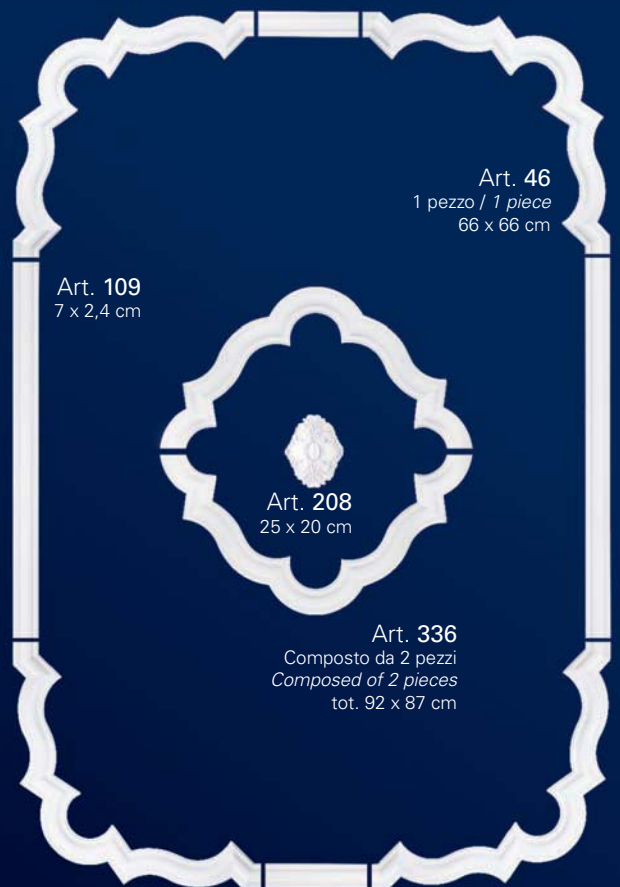

Art. 46
1 pezzo / *1 piece*
66 x 66 cm

Art. 109
7 x 2,4 cm

Art. 208
25 x 20 cm

Art. 336
Composto da 2 pezzi
Composed of 2 pieces
tot. 92 x 87 cm